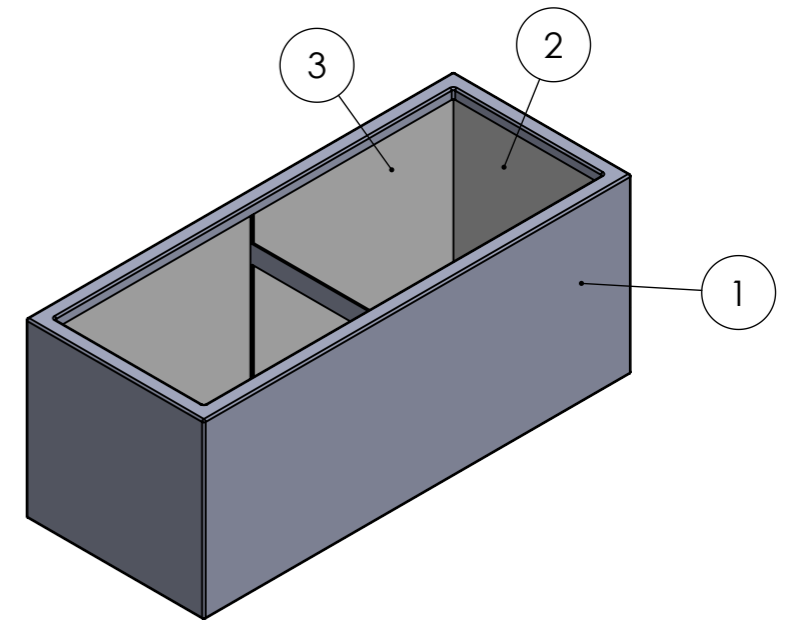

DETAIL B
SCALE 1 : 2

SECTION A-A

DETAIL C
SCALE 1 : 2

ITEM NO.	PART NUMBER	THICKNESS	DESCRIPTION	QTY.
1	PB23.2 Polyester			1
2	PB23.2 EPS60 2			2
3	PB23.2 EPS60			4

DRAWN	Benny Dijkhuis	DATE	9-7-2021
REVISION			

TITLE:

3mm Fibreglass

ADEZZ[®]
WE PRODUCE GARDEN PRODUCTS FOR PROFESSIONALS

Liessentstraat 4, 5405 AG Uden (NL).
t 0031 (0)413 - 27 41 68.
e info@adezz.com, i www.adezz.com

Drawing.

PB23.2 1200x500x500

A3

Color: -

Mass (kg):

SCALE:1:15

SHEET 1 OF 4