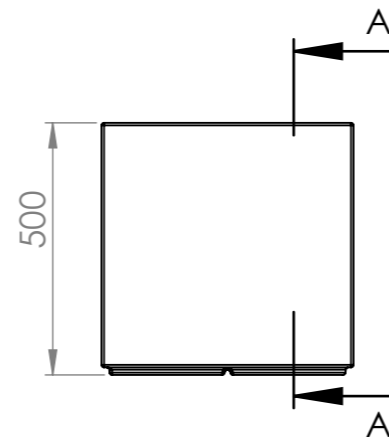

DETAIL B
SCALE 1 : 2

SECTION A-A

DETAIL C
SCALE 1 : 2

ITEM NO.	PART NUMBER	THICKNESS	DESCRIPTION	QTY.
1	PB23.2 Polyester			1
2	PB23.2 EPS60 2			2
3	PB23.2 EPS60			4

DRAWN	Benny Dijkhuis	DATE	9-7-2021
REVISION			

TITLE:

3mm Fibreglass

ADEZZ[®]
WE PRODUCE GARDEN PRODUCTS FOR PROFESSIONALS

Liessentstraat 4, 5405 AG Uden (NL).
t 0031 (0)413 - 27 41 68.
e info@adezz.com, i www.adezz.com

Drawing.

PB23.2 1200x500x500

A3

Color: -

Mass (kg):

SCALE:1:15

SHEET 1 OF 4