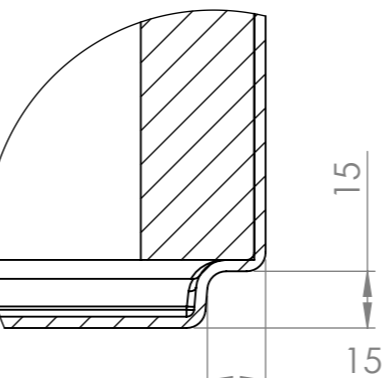

DETAIL B
SCALE 1 : 2

SECTION A-A

DETAIL C
SCALE 1 : 2

ITEM NO.	PART NUMBER	THICKNESS	DESCRIPTION	QTY.
1	PB23.2 Polyester			1
2	PB23.2 EPS60 2			2
3	PB23.2 EPS60			4

DRAWN	Benny Dijkhuis	DATE	9-7-2021
REVISION			

Mass (kg):

SCALE:1:15

SHEET 1 OF 4