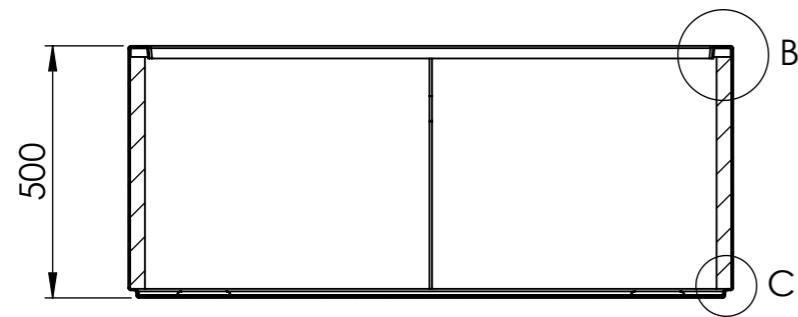

DETAIL B
SCALE 1 : 2

SECTION A-A

DETAIL C
SCALE 1 : 2

ITEM NO.	PART NUMBER	THICKNESS	DESCRIPTION	QTY.
1	PB23.2 Polyester			1
2	PB23.2 EPS60 2			2
3	PB23.2 EPS60			4

DRAWN	Benny Dijkhuis	DATE	9-7-2021
REVISION			

TITLE:

3mm Fibreglass

ADEZZ[®]
WE PRODUCE GARDEN PRODUCTS FOR PROFESSIONALS

Liessentstraat 4, 5405 AG Uden (NL).
t 0031 (0)413 - 27 41 68.
e info@adezz.com, i www.adezz.com

Drawing.

PB23.2 1200x500x500

A3

Color: -

Mass (kg):

SCALE:1:15

SHEET 1 OF 4